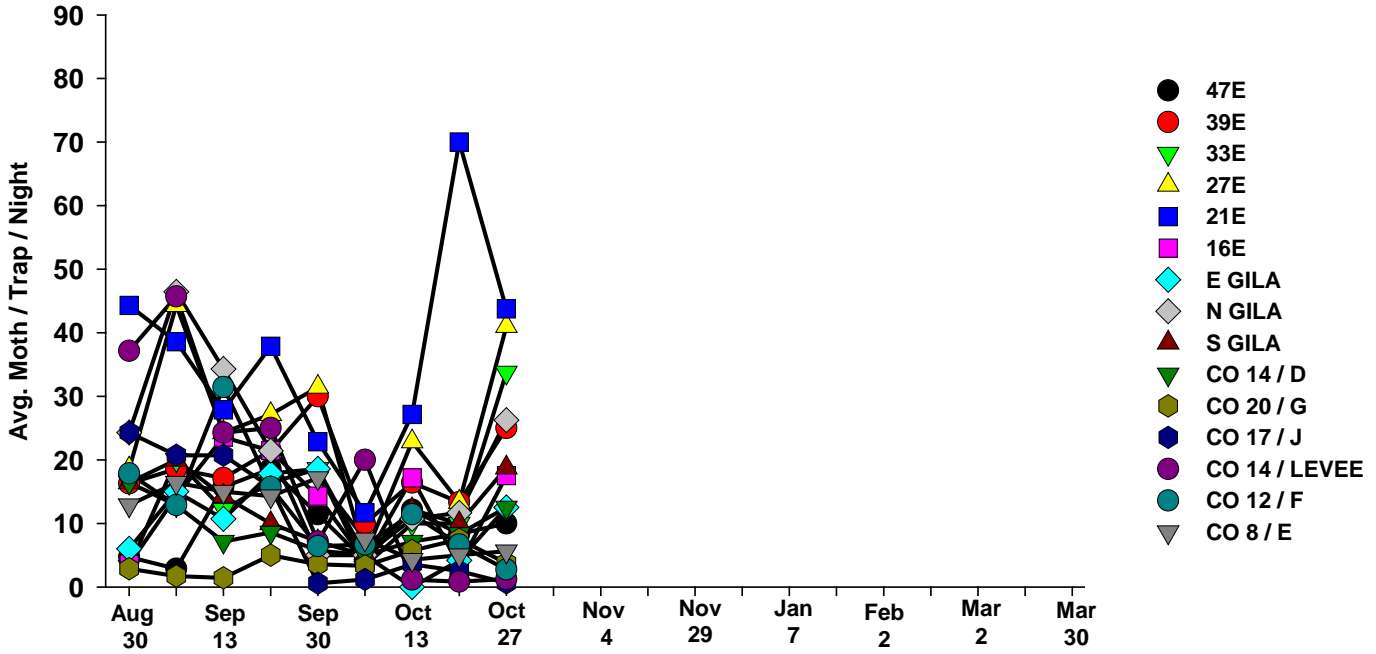

The pests being monitored include: corn earworm, beet armyworm, cabbage looper using pheromone traps; aphids, thrips, leafminers and whiteflies using yellow sticky traps. Traps are checked weekly and data is available in the bi-weekly Veg IPM updates. If a PCA or grower is interested in weekly counts, those can be made available by contacting us. A total of 15 trapping locations have been established in the following areas (approximate location):

### Corn Earworm

2018-19

### Corn Earworm

2017-18

### Beet Armyworm

2018-19