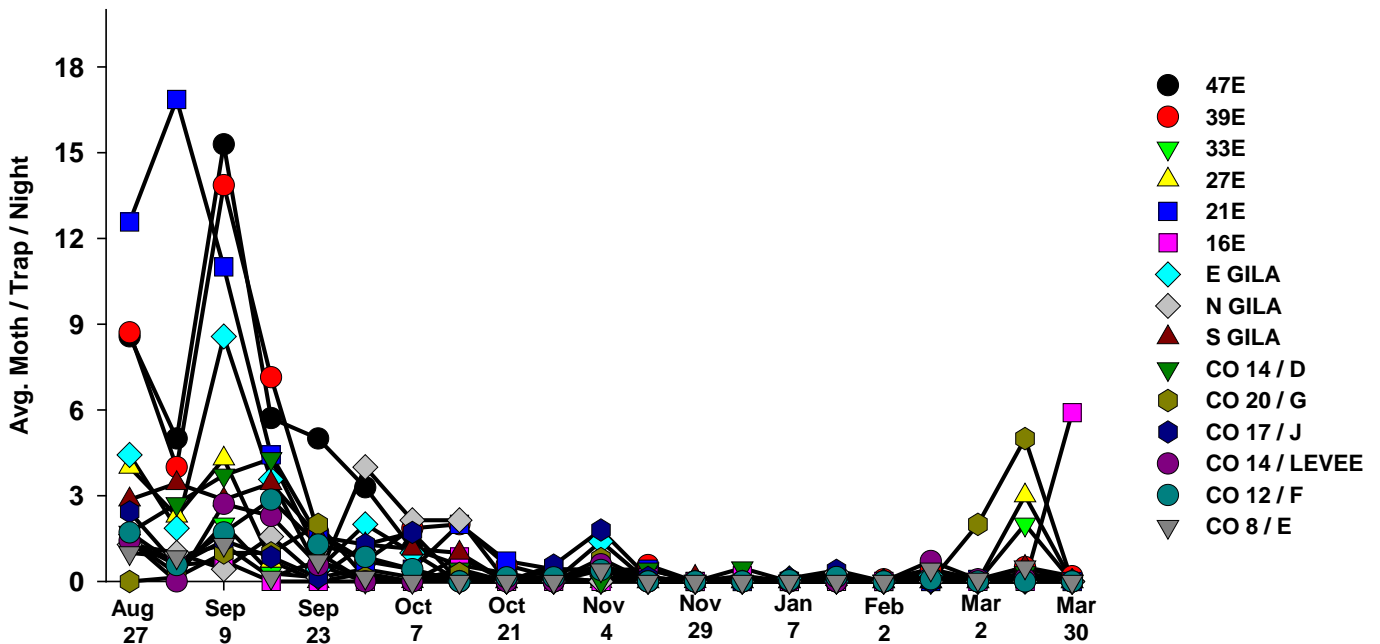

The pests being monitored include: corn earworm, beet armyworm, cabbage looper using pheromone traps; aphids, thrips, leafminers and whiteflies using yellow sticky traps. Traps are checked weekly and data is available in the bi-weekly Veg IPM updates. If a PCA or grower is interested in weekly counts, those can be made available by contacting us. A total of 15 trapping locations have been established in the following areas (approximate location):

# Area-wide Insect Trapping Network

North Gila Valley

### Corn Earworm

2018-19

### Corn Earworm

2017-18