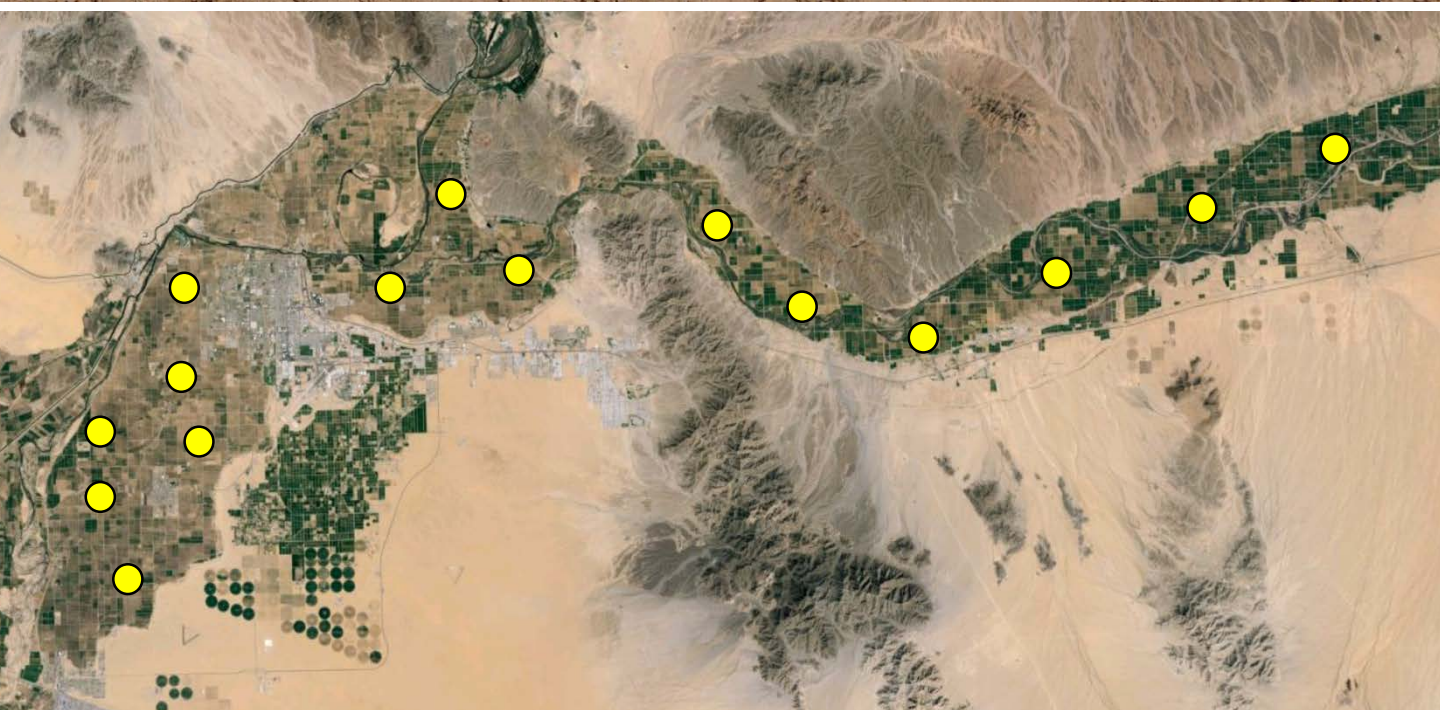

## Areawide Insect Trapping Network

The project is designed to measure the activity and movement of adult populations of a number of key pests. The project is being funded by the *Arizona Iceberg Lettuce Research Council*, and will hopefully provide an indication of when pest activity (e.g., corn earworm moth flights) is increasing based on pheromone / sticky trap captures.

The pests being monitored include: corn earworm, beet armyworm, cabbage looper using pheromone traps; aphids, thrips, leafminers and whiteflies using yellow sticky traps. Traps are checked weekly and data is available in the bi-weekly Veg IPM updates. If a PCA or grower is interested in weekly counts, those can be made available by contacting us. A total of 15 trapping locations have been established in the following areas (approximate location):

### Trap Locations

---

<b>1</b>	<b>Tacna/Texas Hill</b>	<b>47E and Co. 2 St.</b>
<b>2</b>	<b>Tacna/Roll</b>	<b>38E and Co. 4 St.</b>
<b>3</b>	<b>Roll/Wellton</b>	<b>33E and Co. 7 St.</b>
<b>4</b>	<b>Wellton</b>	<b>27E and Co. 10 St.</b>
<b>5</b>	<b>Dome Valley</b>	<b>21E and Co. 8 St.</b>
<b>6</b>	<b>Dome Valley</b>	<b>17E and Co. 6 St.</b>
<b>7</b>	<b>East Gila Valley</b>	<b>10E and Hwy 95</b>
<b>8</b>	<b>North Gila Valley</b>	<b>Laguna Dam Rd and Co. 3 St</b>
<b>9</b>	<b>South Gila Valley</b>	<b>5E and 24<sup>th</sup> St.</b>
<b>10</b>	<b>Yuma Valley</b>	<b>Co. 14 and Ave D</b>
<b>11</b>	<b>Yuma Valley</b>	<b>Co. 19 and Ave G</b>
<b>12</b>	<b>Yuma Valley</b>	<b>Co. 22 and Ave I</b>
<b>13</b>	<b>Yuma Valley</b>	<b>Co. 17 and Ave J</b>
<b>14</b>	<b>Yuma Valley</b>	<b>Co. 12 and Ave F</b>
<b>15</b>	<b>Yuma Valley</b>	<b>Co. 8 and Ave E</b>

# Area-wide Insect Trapping Network

North Gila Valley