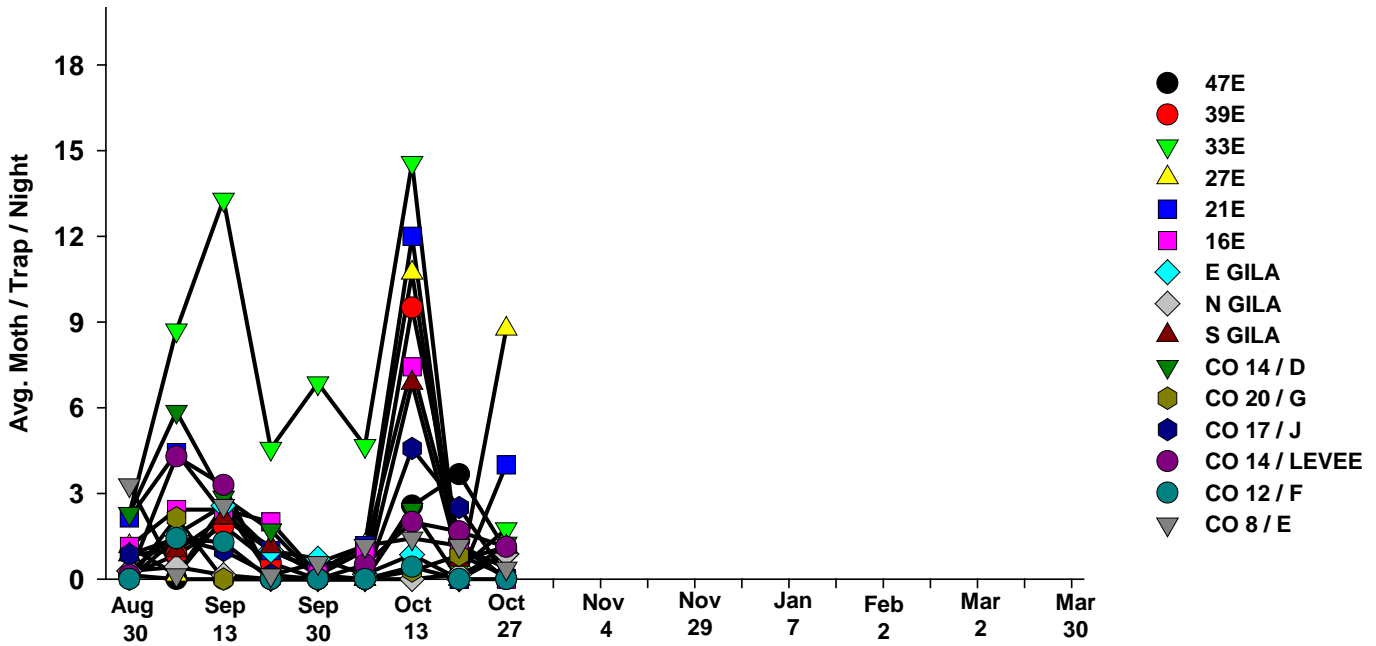

The pests being monitored include: corn earworm, beet armyworm, cabbage looper using pheromone traps; aphids, thrips, leafminers and whiteflies using yellow sticky traps. Traps are checked weekly and data is available in the bi-weekly Veg IPM updates. If a PCA or grower is interested in weekly counts, those can be made available by contacting us. A total of 15 trapping locations have been established in the following areas (approximate location):

### Corn Earworm

2018-19